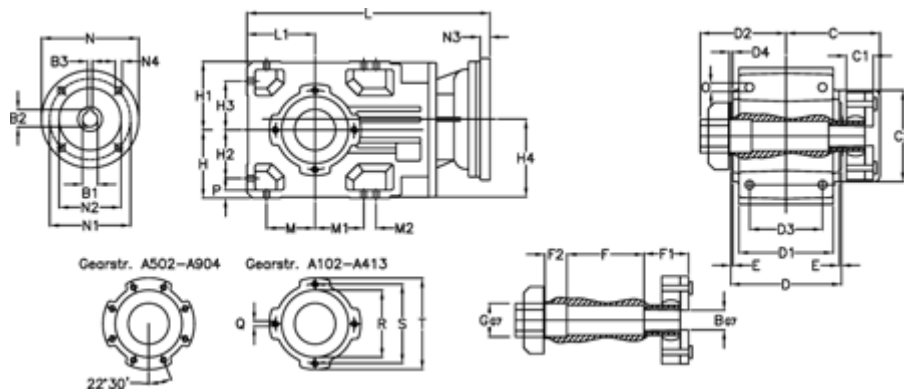

Article number: 296003522326430

Description: Bevel helical gearbox  
A353QF40-223,2-P80B5

## Measures

B = 40	D1 = 166	F2 = 53	L = 436.5	N3 = 4
B1 = 19	D2 = 80	G = 42	L1 = 100	N4 = M10x12
B2 = 21.8	D3 = 135	GA = 43	M = 73.0	O = 12.0
B3 = 6	d4 = 5.0	H = 100	M1 = 73.0	P = 11
C = 70.0	Description = A353 QF-xx P80 B5	H1 = 100	M2 = 11	Q = M10x17
C1 = 24	E = 3.5	H2 = 73.0	N = 200	R = 110
C2 = 90.0	F = 12.0	H3 = 73.0	N1 = 165	S = 130
D = 173	F1 = 48.0	H4 = 114.0	N2 = 130	T = 150